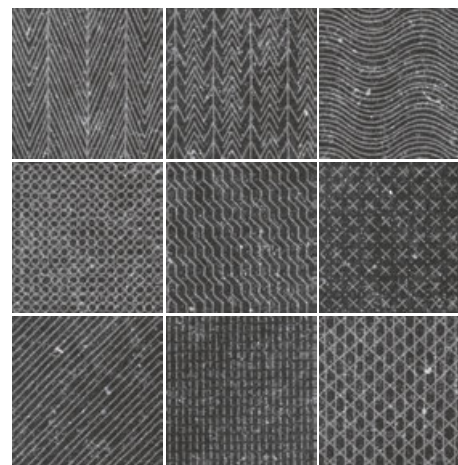

Gamut Black*
23571 EQ-5

grey

black