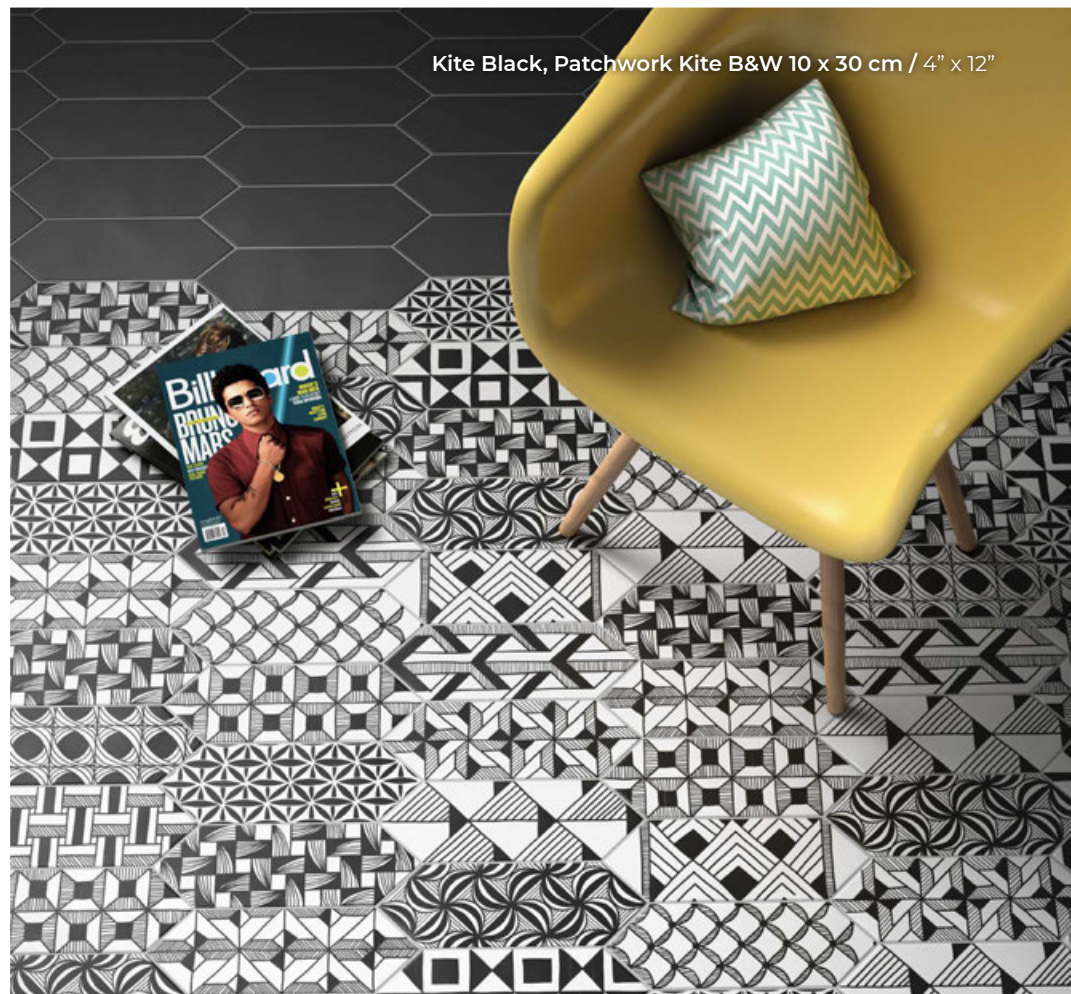

black

Kite White, Light Grey, Dark Grey 10 x 30 cm / 4" x 12"

Kite Black 10 x 30 cm / 4" x 12"

Kite Black 10 x 30 cm / 4" x 12"

Kite Black, Patchwork Kite B&W 10 x 30 cm / 4" x 12"

Embalaje / Packing / Verpackung / Emballage