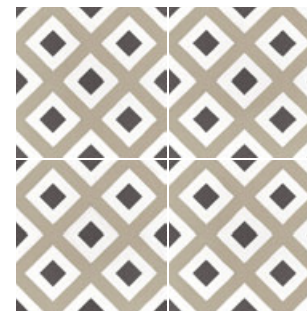

Caprice Deco Square Colours 20 x 20 cm / 8" x 8"

Caprice Deco Chess Colours 20 x 20 cm / 8" x 8"

Chess Colours
22114 EQ-5

Island Colours
22116 EQ-5

Magic Colours
22117 EQ-5

City Colours
22113 EQ-5

Patchwork Colours**
22104 EQ-5