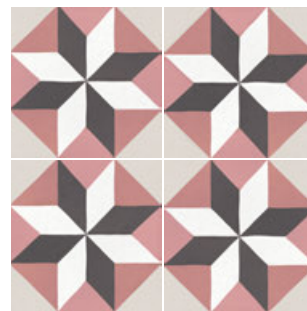

Caprice Deco Square Colours 20 x 20 cm / 8" x 8"

Caprice Deco Chess Colours 20 x 20 cm / 8" x 8"

Chess Colours
22114 EQ-5

Island Colours
22116 EQ-5

Magic Colours
22117 EQ-5

City Colours
22113 EQ-5

Patchwork Colours**
22104 EQ-5