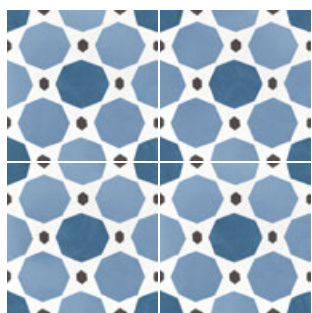

Caprice Deco Square Colours 20 x 20 cm / 8" x 8"

Caprice Deco Chess Colours 20 x 20 cm / 8" x 8"

Chess Colours
22114 EQ-5

Island Colours
22116 EQ-5

Magic Colours
22117 EQ-5

City Colours
22113 EQ-5

Patchwork Colours**
22104 EQ-5