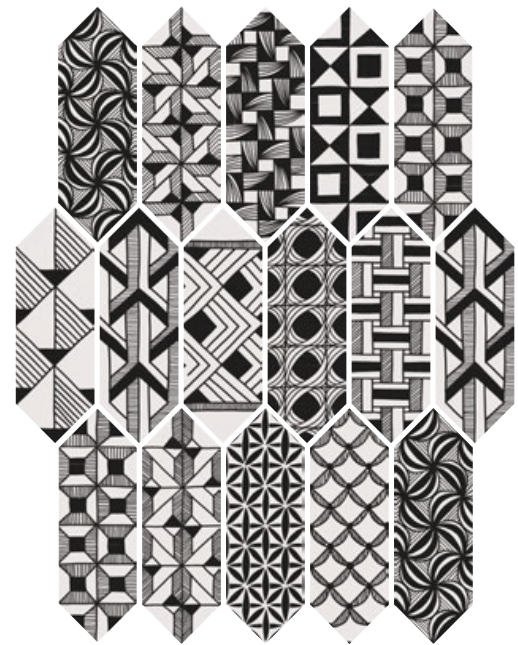

Patchwork Kite B&W*
22997 EQ-10D

white

light grey

dark grey

black